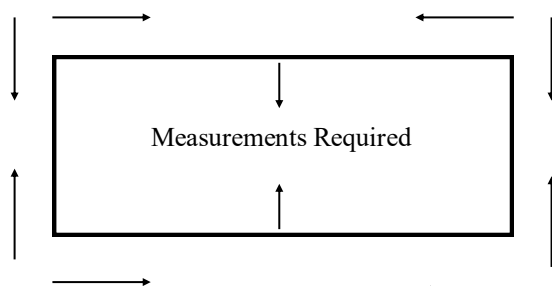

● FURNITURE ● BEDDING ● BUILT-IN ROBES ●

Customer Name : _____

Address : _____

Phone : _____

Email : _____

End Panel Required :	(Please Circle) YES/NO	<u>Panel Type</u>		(Please Circle)
Fascia/Pelmet Required	YES/NO	Standard Melamine:	YES/NO	Routed Doors:
Depth 620:	YES/NO	Deluxe Melamine (All Other Colours):	YES/NO	Timber Doors:
Installation Required	YES/NO	All Mirrors :	YES/NO	Add on Mirror:
				YES/NO