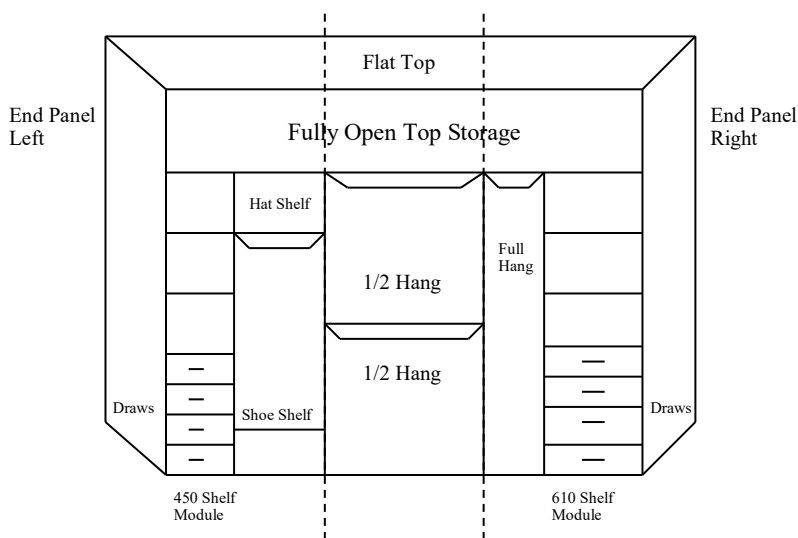

● FURNITURE ● BEDDING ● BUILT-IN ROBES ●

Customer Name : _____

Address : _____

Phone : _____

Email : _____

End Panel Required :	(Please Circle) YES/NO	<u>Panel Type</u>		(Please Circle)
Fascia/Pelmet Required	YES/NO	Standard Melamine:	YES/NO	Routed Doors:
Depth 620:	YES/NO	Deluxe Melamine (All Other Colours):	YES/NO	Timber Doors:
Installation Required	YES/NO	All Mirrors :	YES/NO	Add on Mirror:
				YES/NO

3 Door Robe for example only

- Shows shelf module sizes, 1/2 Hanging and Full Hanging also End Panels left or right (pending wall availability)
- If ceiling height is 2400 or 2700, flat top is not required. Above 2700 you will need flat top or fascia.
- Standard Colours -
 White
 Antique White

2 Door Maximum 2400

3 Door Maximum 3600

4 Door Maximum 4800

Door Styles

Plain Melamine Mirrors Regal Homestead

*Design your own Robe
 and bring it in for a quote!*

Total Price : \$ _____