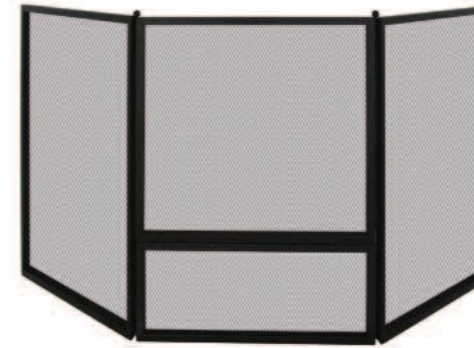

JC 382BK
H83cm W130cm
3 FOLD WI FIRESCREEN

JC 1848BK
H67cm W60cm
LAYBACK

JC 4001BK
H23cm

JC 380LBK
H83cm W130cm
3 PANEL WI FIRESCREEN

JC 380SBK
H64cm W97cm
3 PANEL MINI WI FIRESCREEN

JC 2828CRBK
L169 W55cm H81cm
CORNER NURSERY GUARD

JC 518CK
H86cm W99cm
1 FOLD WI FIRESCREEN

JC 3828LBK
W126cm D126cm H80cm DOOR OPENING 60cm
NURSERY GUARD

JC 3828SBK
W100cm D90cm H80cm DOOR OPENING 60cm
NURSERY GUARD

JC 29BK
L69cm
ONE PC TOOL

JC 22BK
L68cm
ONE PC TOOL