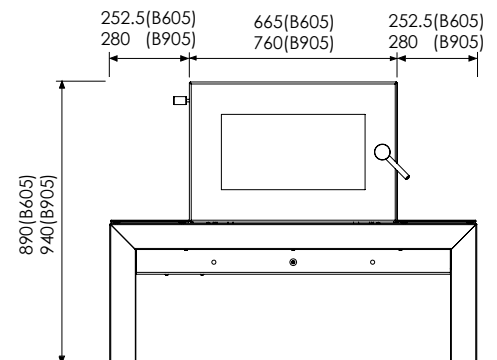

Configurations available

Left Mount (SL)

Right Mount (SR)

TOP

LEFT

FRONT

*All dimensions contained within this document are in millimeters (mm) unless specified otherwise. In the interest of product development, Glen Dimplex Australia Pty Ltd reserve the right to change the specifications without prior notice of the Blaze range products.