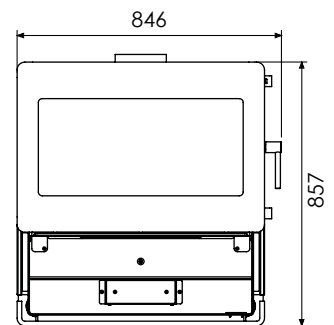

TOP

LEFT

FRONT

*All dimensions contained within this document are in millimeters (mm) unless specified otherwise. In the interest of product development, Glen Dimplex Australia Pty Ltd reserve the right to change the specifications without prior notice of the Blaze range products.