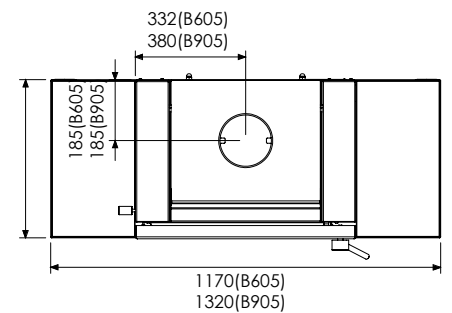

*All dimensions contained within this document are in millimeters (mm) unless specified otherwise. In the interest of product development, Glen Dimplex Australia Pty Ltd reserve the right to change the specifications without prior notice of the Blaze range products.

Model	Coverage	Efficiency	Heat Output	Emmissions	Heating Style	Weight
B605	150 - 190m ²	Ave 70%	Ave 9kW	0.67g/kg	Convection	153kg
B905	200 - 260m ²	Ave 72%	Ave 11kW	0.74g/kg	Convection	198kg

Clearances

Configurations available

Left Mount (SL)

Right Mount (SR)

TOP

LEFT

FRONT

*All dimensions contained within this document are in millimeters (mm) unless specified otherwise. In the interest of product development, Glen Dimplex Australia Pty Ltd reserve the right to change the specifications without prior notice of the Blaze range products.