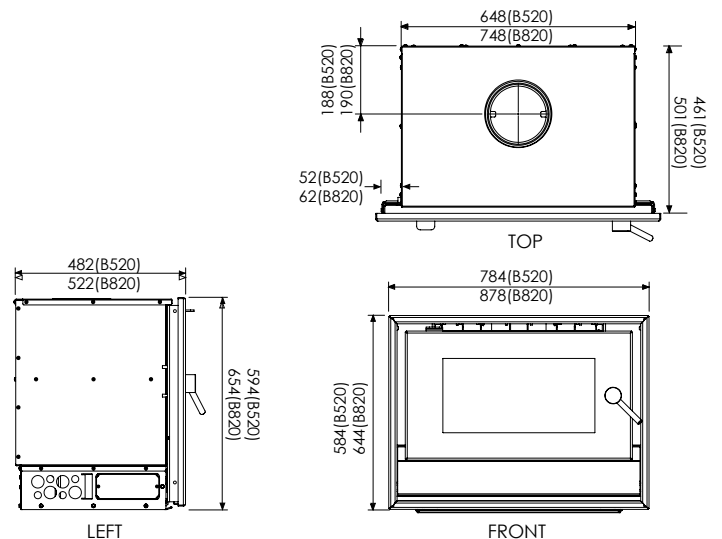

*All dimensions contained within this document are in millimeters (mm) unless specified otherwise. In the interest of product development, Glen Dimplex Australia Pty Ltd reserve the right to change the specifications without prior notice of the Blaze range products.