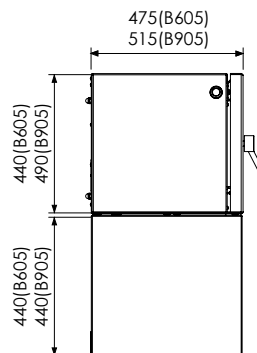

*All dimensions contained within this document are in millimeters (mm) unless specified otherwise. In the interest of product development, Glen Dimplex Australia Pty Ltd reserve the right to change the specifications without prior notice of the Blaze range products.

Configurations available

Left Mount (SL)

Right Mount (SR)

TOP

LEFT

FRONT

*All dimensions contained within this document are in millimeters (mm) unless specified otherwise. In the interest of product development, Glen Dimplex Australia Pty Ltd reserve the right to change the specifications without prior notice of the Blaze range products.