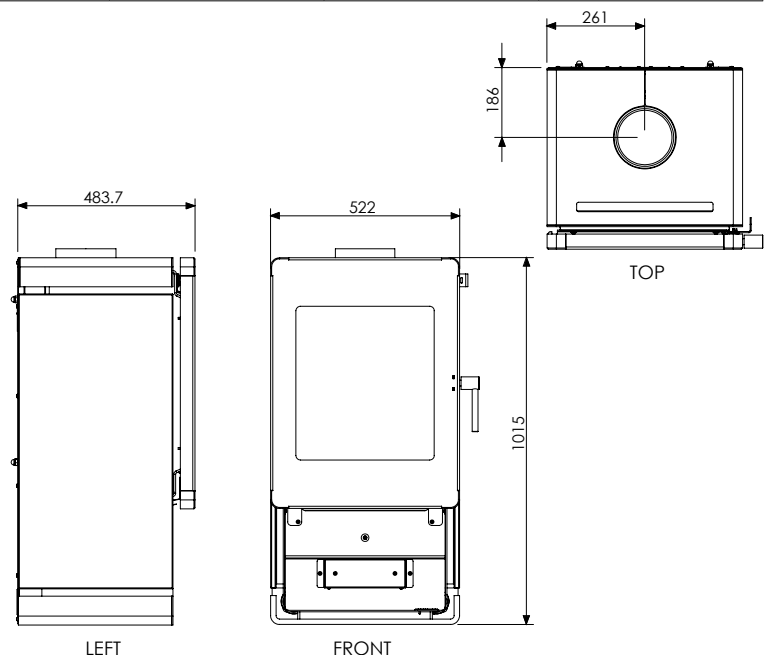

*All dimensions contained within this document are in millimeters (mm) unless specified otherwise. In the interest of product development, Glen Dimplex Australia Pty Ltd reserve the right to change the specifications without prior notice of the Blaze range products.