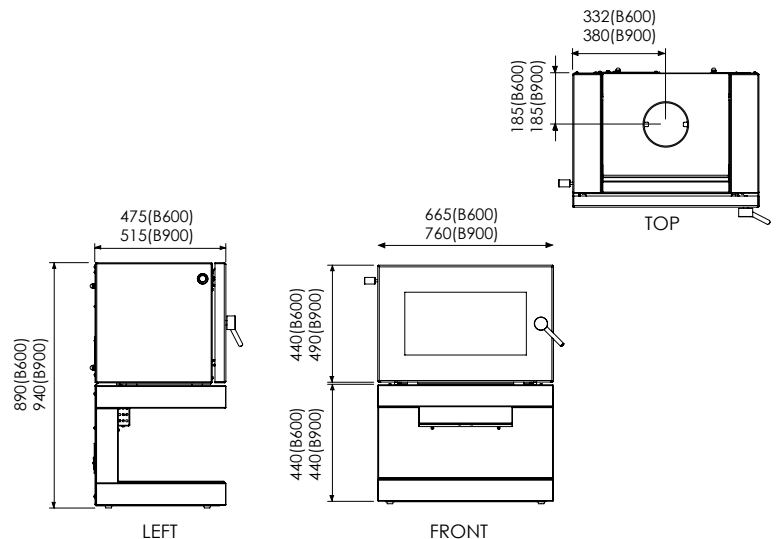

*All dimensions contained within this document are in millimeters (mm) unless specified otherwise. In the interest of product development, Glen Dimplex Australia Pty Ltd reserve the right to change the specifications without prior notice of the Blaze range products.