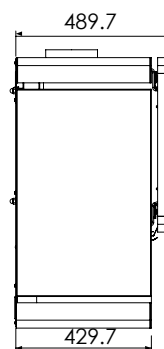

TOP

LEFT

FRONT

*All dimensions contained within this document are in millimeters (mm) unless specified otherwise. In the interest of product development, Glen Dimplex Australia Pty Ltd reserve the right to change the specifications without prior notice of the Blaze range products.