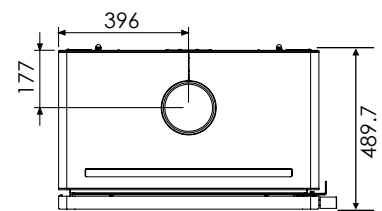

B700 (with 3 speed remote control fan)

The B700 landscape model is a new addition to the Blaze wood heating range with modern design that incorporates convenient wood storage, as well as powerful heat output which is further enhanced by a 3-speed remote control fan. The expansive viewing area of the fire will also elevate your fireside experience.

Model	Coverage	Efficiency	Heat Output	Emmissions	Heating Style	Weight
B700	220 - 260m²	Ave 64%	Ave 16kW	1.1g/kg	Convection	188

Clearances

Model	Flue shield	Side	Rear	Front	Corner
B700	900mm Rear Flue Shield	450	150	600	150
	Decromesh with 450mm Inner Reflector	450	175	600	150
	Solid outer with 450mm inner reflector	450	150	600	150

TOP

*All dimensions contained within this document are in millimeters (mm) unless specified otherwise. In the interest of product development, Glen Dimplex Australia Pty Ltd reserve the right to change the specifications without prior notice of the Blaze range products.