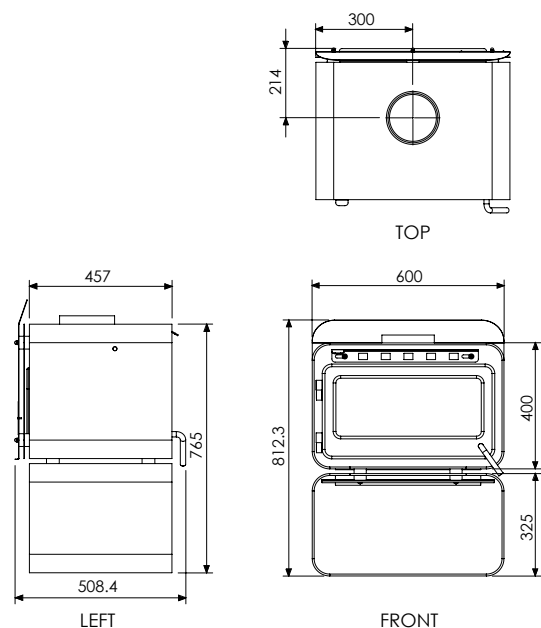

Model	Coverage	Efficiency	Heat Output	Emmissions	Heating Style	Weight
B100	120 - 160m ²	Ave 75%	Ave 12kW	0.96g/kg	Radiant	115kg

Clearances

Model	Flue shield	Side	Rear	Front	Corner
B100	900mm Rear Flue Shield	700	200	300	400
	Decromesh with 450mm Inner Reflector	600	225	300	400
	Solid outer with 450mm inner reflector	600	225	300	400