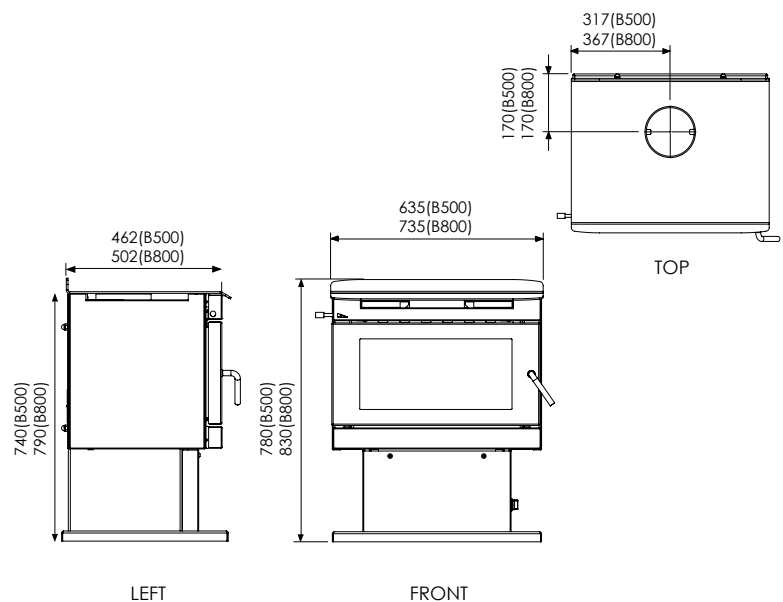

Clearances

Model	Flue shield	Side	Rear	Front	Corner
B500	900mm Rear Flue Shield	350	125	300	100
	Decromesh with 450mm Inner Reflector	350	125	300	100
	Solid outer with 450mm inner reflector	350	125	300	100
B800	900mm Rear Flue Shield	300	125	400	100
	Decromesh with 450mm Inner Reflector	300	125	400	100
	Solid outer with 450mm inner reflector	300	125	400	100